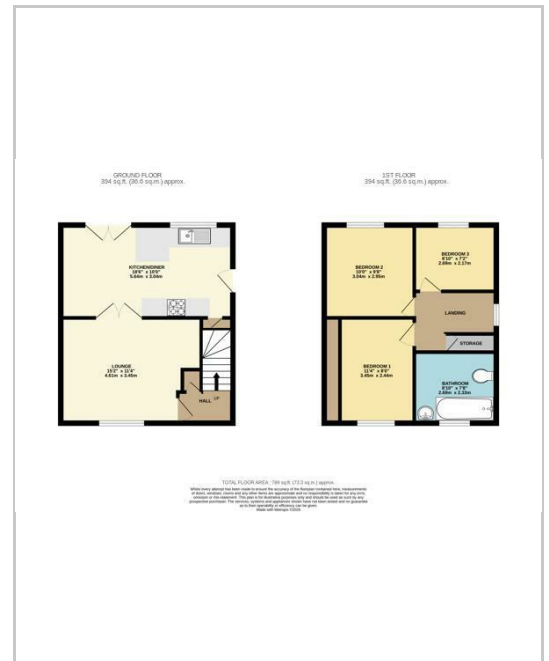

9.. Kent Grove

Failsworth, Manchester, M35 0NL

Offers Over £270,000

Cousins Estate Agents are delighted to present this attractively modernised three-bedroom semi-detached house on Kent Grove in the heart of Failsworth, Manchester. This ideal family home combines contemporary style with practical, comfortable living. Step inside to a bright and welcoming reception room – the perfect space for everyday relaxation or entertaining friends and family. Upstairs you will find three well-proportioned bedrooms that offer flexibility for a growing family, home working, or guests. The modern bathroom is finished to a high standard, blending style with everyday functionality. Outside, the delightful rear garden provides a peaceful outdoor haven for summer barbecues, gardening, or simply enjoying the fresh air. To the front, a practical driveway offers convenient off-road parking. Situated in a vibrant and convenient location, the property benefits from easy access to local shops, highly regarded schools, parks, and excellent transport connections into Manchester city centre and beyond. With Council Tax Band B, this modernised semi-detached home represents a fantastic opportunity for families or professionals seeking a move-in-ready property in a friendly community. Viewings are highly recommended to fully appreciate everything this lovely home has to offer. Contact Cousins Estate Agents today to arrange your appointment.

LOUNGE

KITCHEN/DINING ROOM

BEDROOM ONE

BEDROOM TWO

BEDROOM THREE

BATHROOM

Area Map

Floor Plans